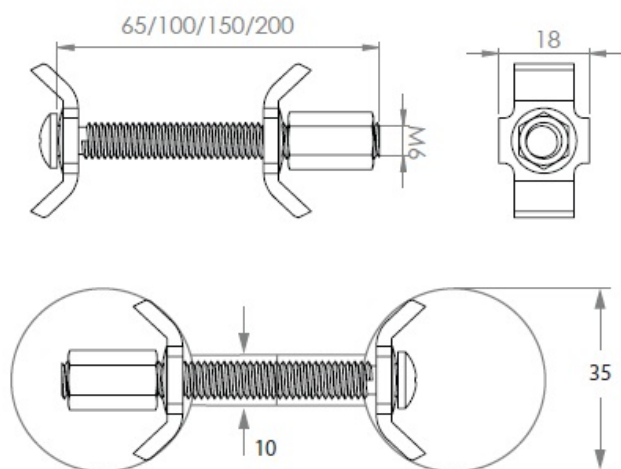

PRODUCT SHEET

Description:

Worktop Connector Bore Hole $\varnothing 35$ mm, Screw M6x150mm, Steel BZP

Item number:

11.04.430-1

Units	Box	Carton	HS Code	Barcode
Set	1	300	7318190090	
				5704866013598

SISO A/S

Mileparken 11
DK-2740 Skovlunde
Denmark
VAT: DK 24786013

Phone +45 45 830 900

www.siso.dk
siso@siso.dk

Danske Bank
Nytorv Branch
Copenhagen
SWIFT: DABADKKK

Account no.
4180 3112 112936
IBAN Account
DK7230003112112936